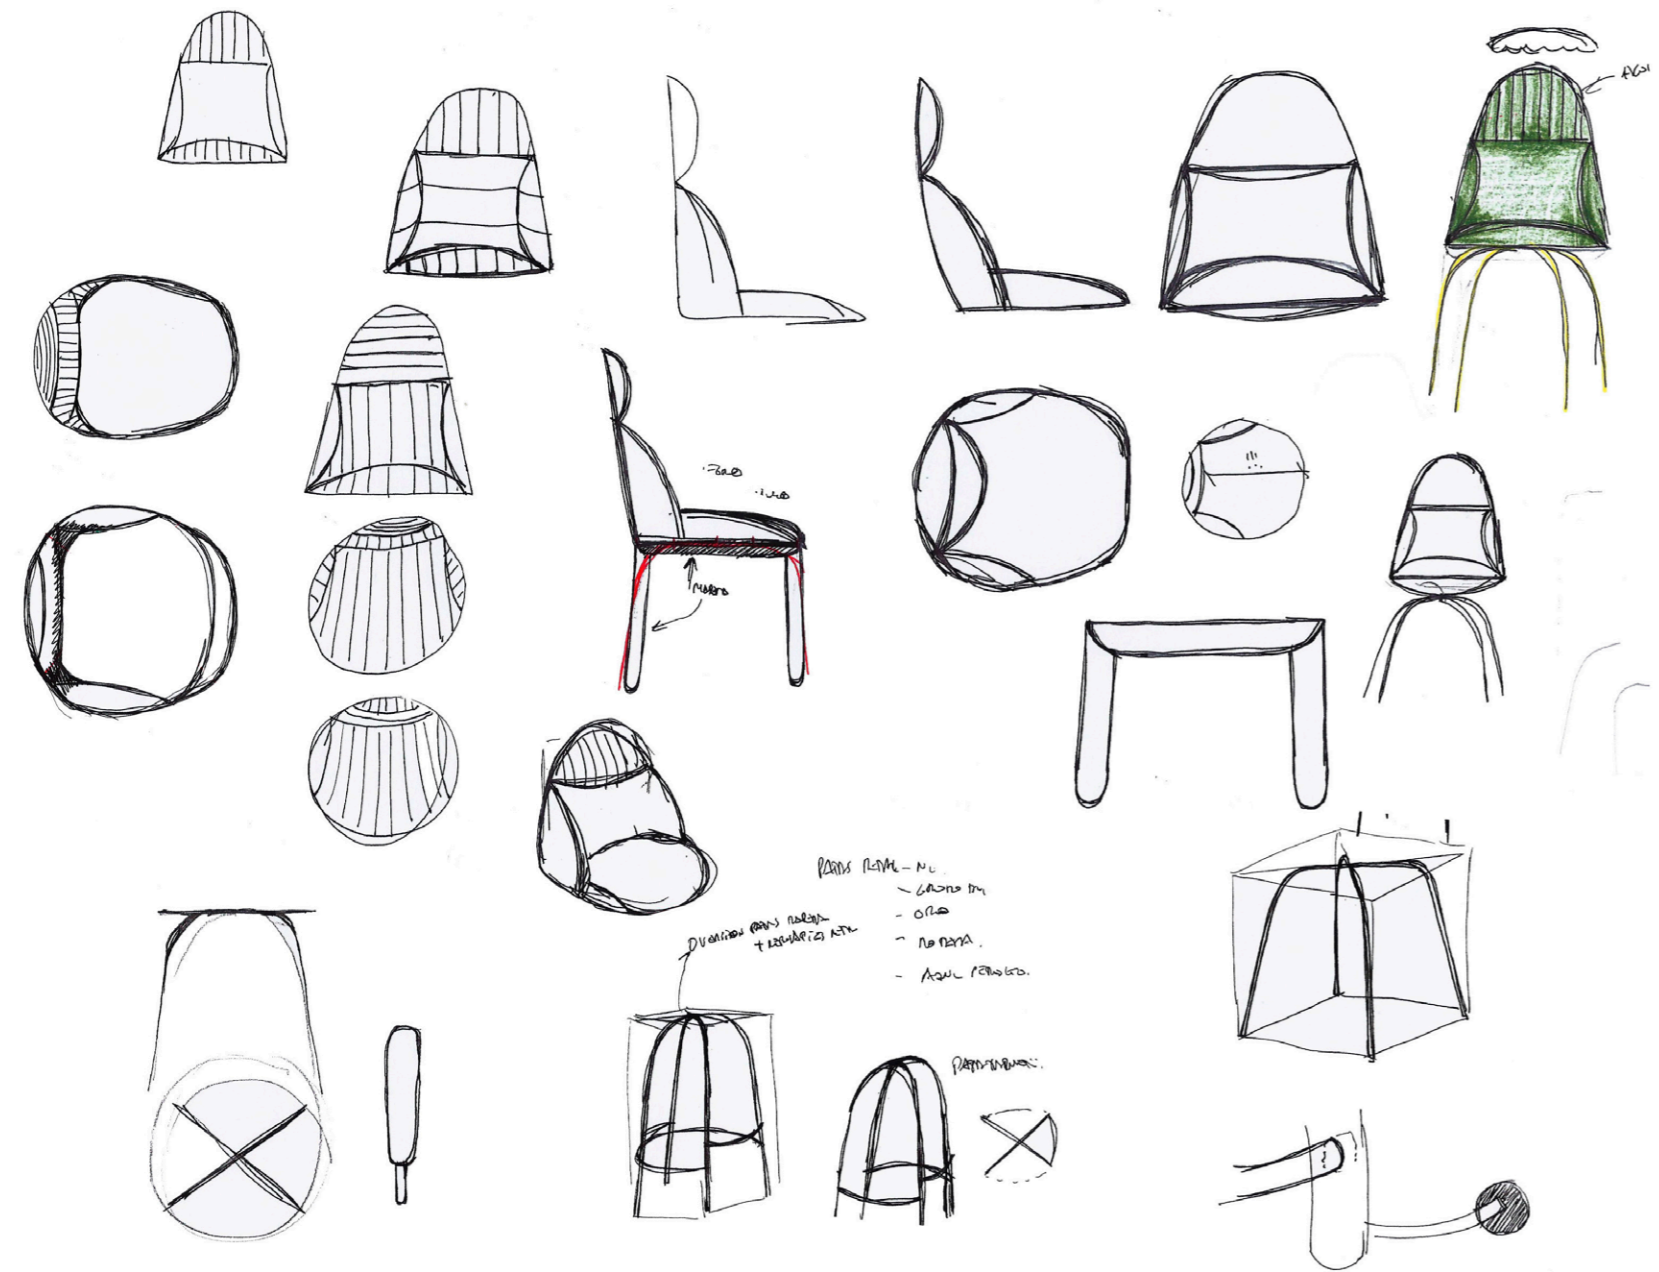

WIND
COLLECTION
by Jacobo Ventura

A-3560/04
Silla comedor CRICKET
CRICKET dining chair
50 x 60 x 80H

A-3560/05
Silla comedor CRICKET
CRICKET dining chair
50 x 60 x 80H

A-3560/06
Silla comedor CRICKET
CRICKET dining chair
50 x 60 x 80H

CRICKET
COLLECTION
by Estudi{h}ac

A-3550/10 Silla comedor CRICKET | CRICKET dining chair | 50 x 60 x 80H

A-3550/11 Silla comedor CRICKET | CRICKET dining chair | 50 x 60 x 80H

A-3550/12 Silla comedor CRICKET | CRICKET dining chair | 50 x 60 x 80H