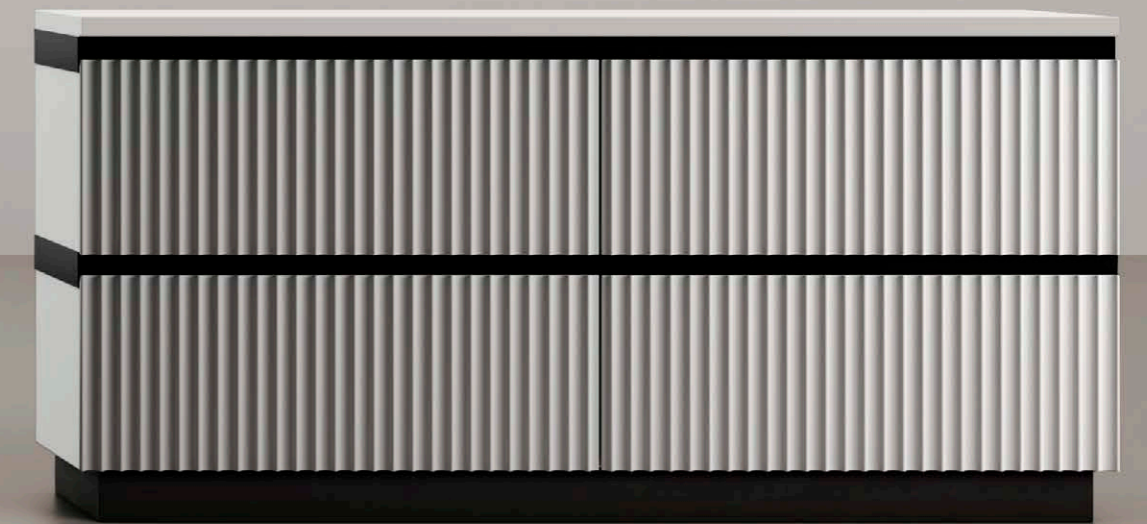

S-5100/02

Mesita noche MERCURY
MERCURY night stand
(1 cajón / 1 drawer)
61 x 47 x 55H

S-5105/02

Consola MERCURY 130
MERCURY 130 console
130 x 50 x 90H
(2 cajones / 2 drawers)
-como foto / as picture-

S-5110/02

Consola MERCURY 160
MERCURY 160 console
(2 cajones / 2 drawers)
160 x 50 x 90H

S-5100/03

Mesita noche MERCURY
MERCURY night stand
61 x 47 x 55H

S-5115/01

Aparador MERCURY
MERCURY sideboard
160 x 50 x 78H

MERCURY

COLLECTION

by Jacobo Ventura