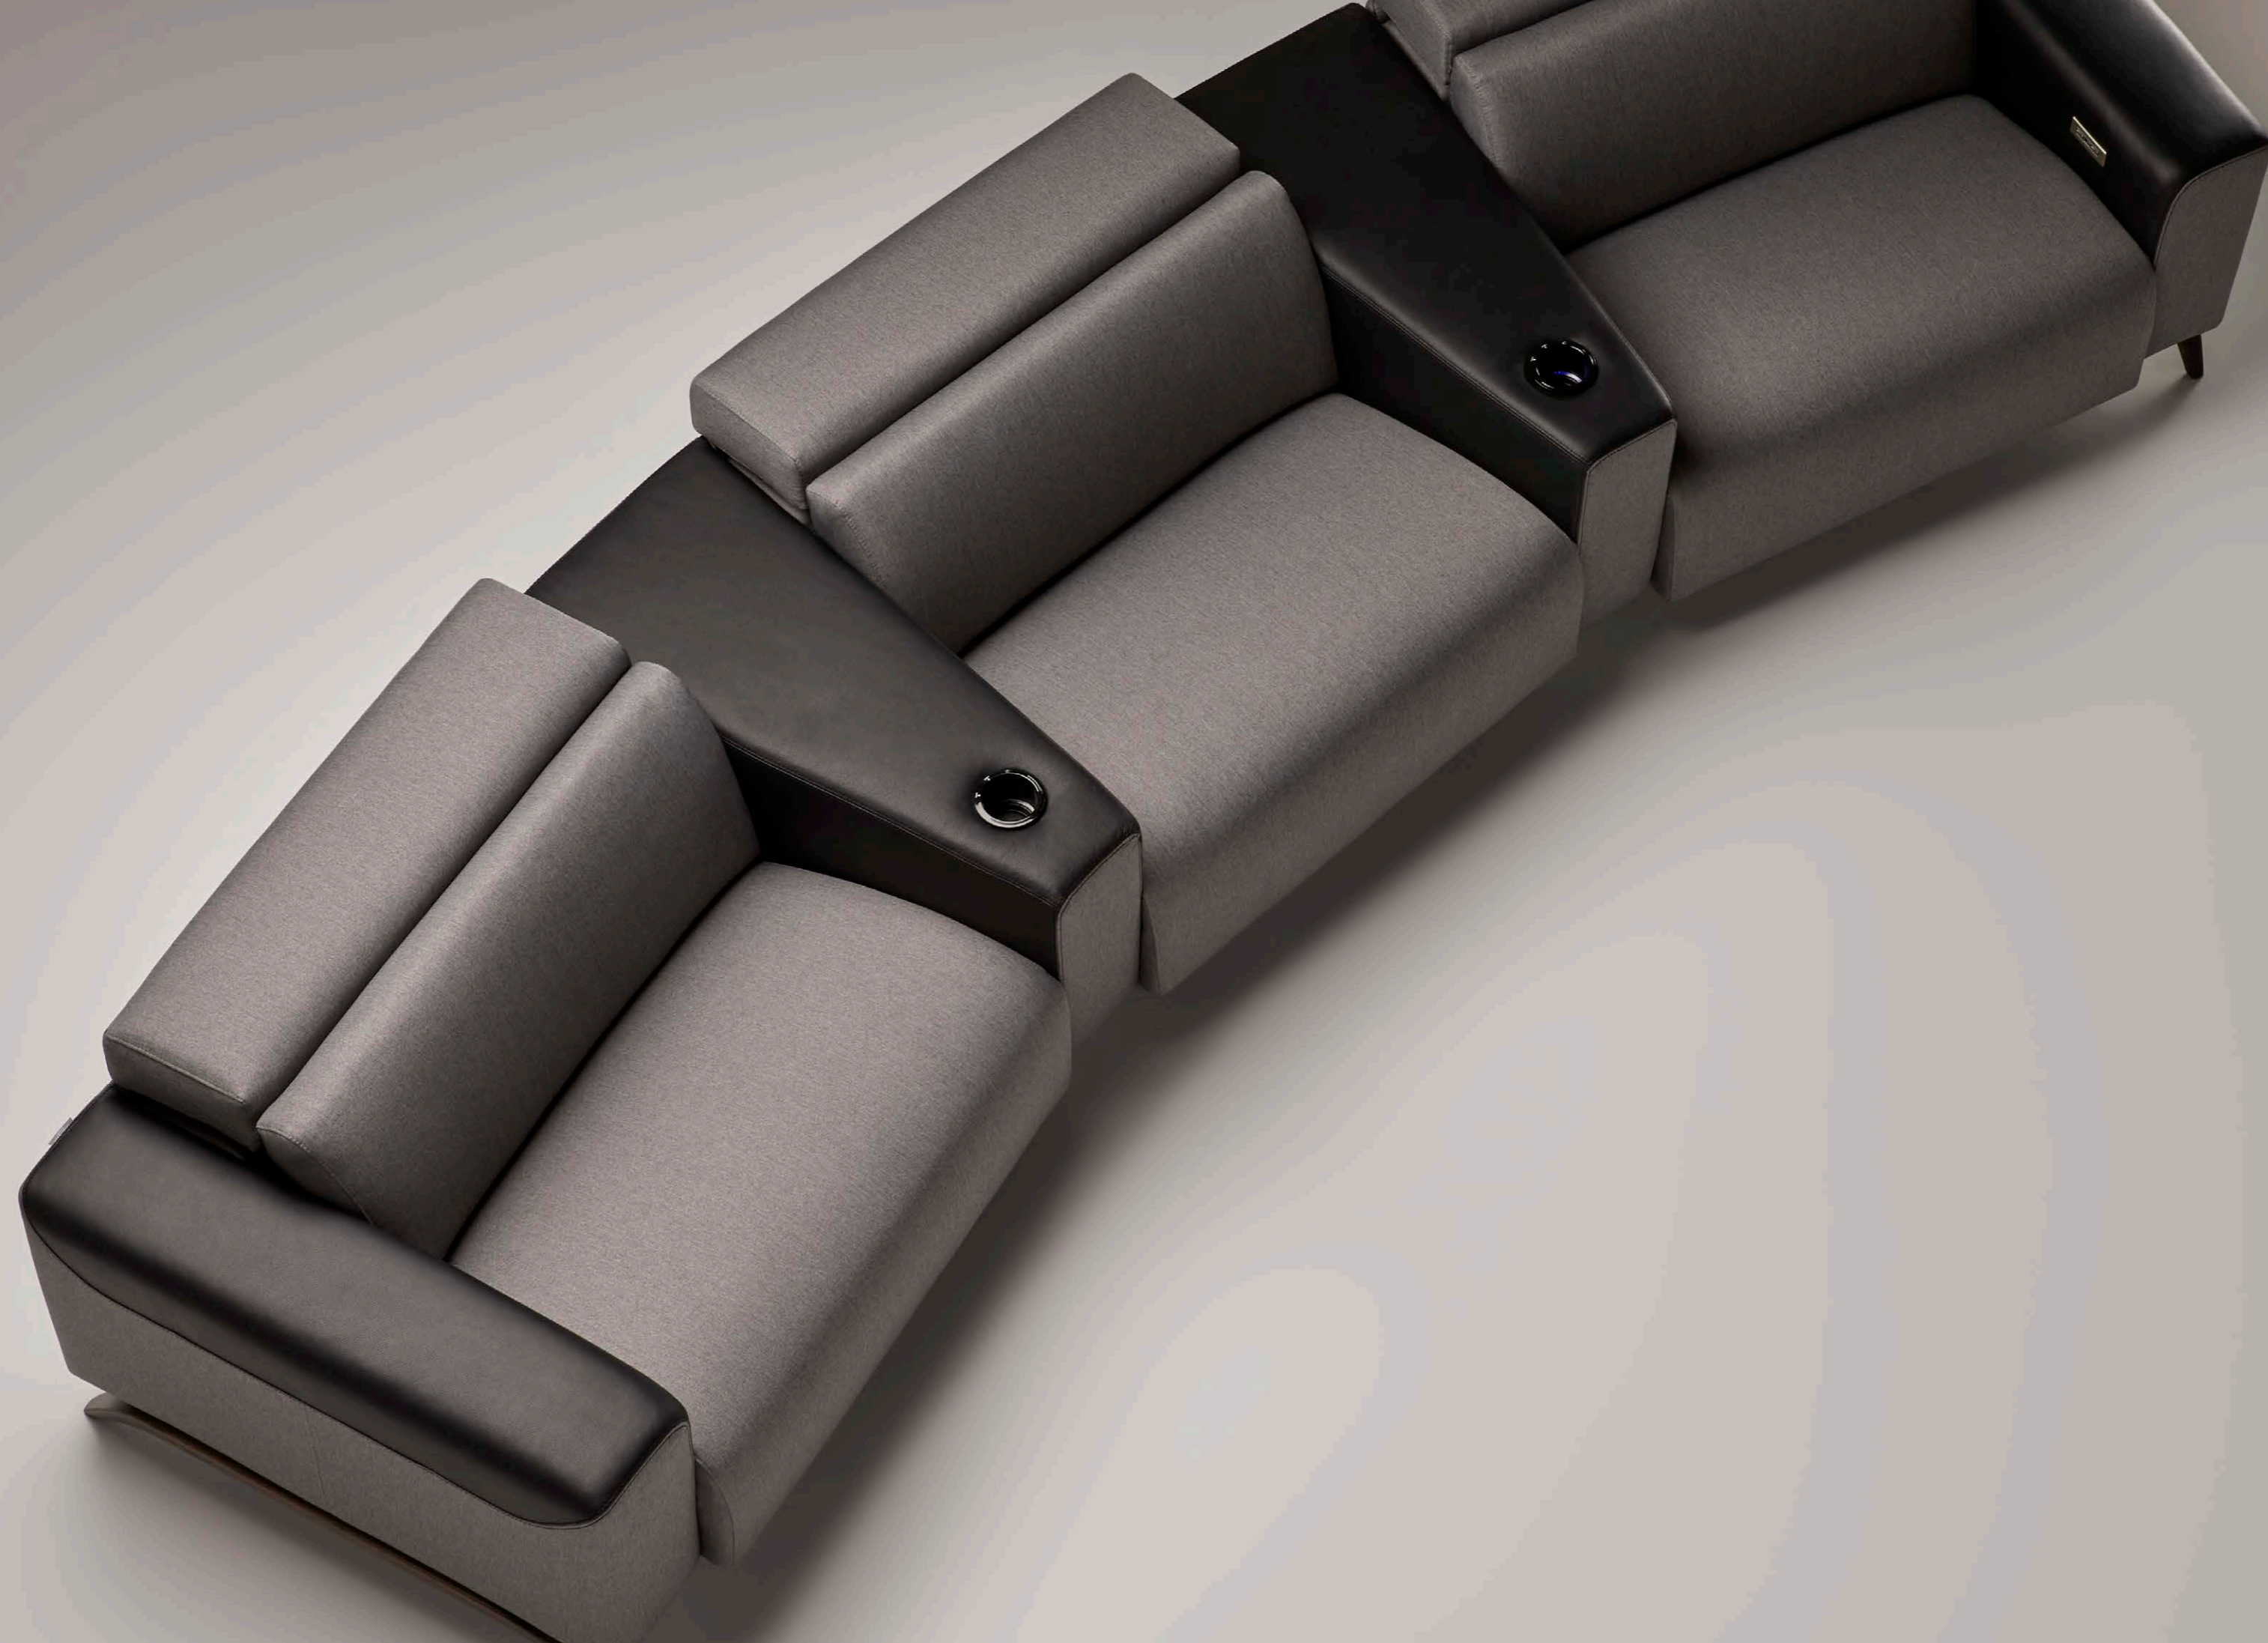

E-4123/01
Composición modular ATLANTA (Con 2 mecanismos relax independ.)
ATLANTA modular sofa (With 2 separated recliner motion devices)
224 x 106/163 x 75/98H

E-4122/01
Composición modular ATLANTA (Con 4 mecanismos relax indep.)
ATLANTA modular sofa (With 4 separated recliner motion devices)
426 x 106/163 x 75/98H