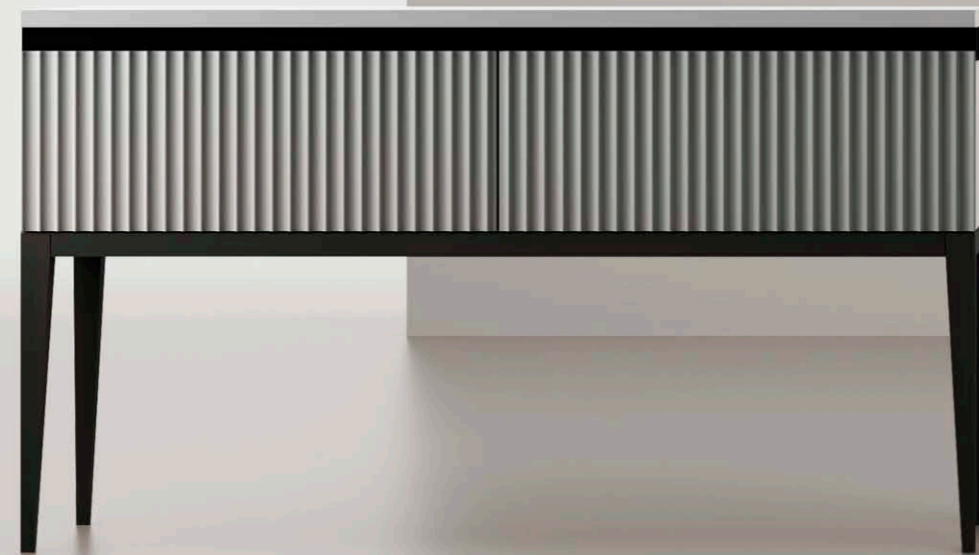

S-5100/02

Mesita noche MERCURY
MERCURY night stand
(1 cajón / 1 drawer)
61 x 47 x 55H

S-5105/02

Consola MERCURY 130
MERCURY 130 console
130 x 50 x 90H
(2 cajones / 2 drawers)
-como foto / as picture-

S-5110/02

Consola MERCURY 160
MERCURY 160 console
(2 cajones / 2 drawers)
160 x 50 x 90H

S-5100/03

Mesita noche MERCURY
MERCURY night stand
61 x 47 x 55H

S-5115/01

Aparador MERCURY
MERCURY sideboard
160 x 50 x 78H

MERCURY

COLLECTION

by Jacobo Ventura