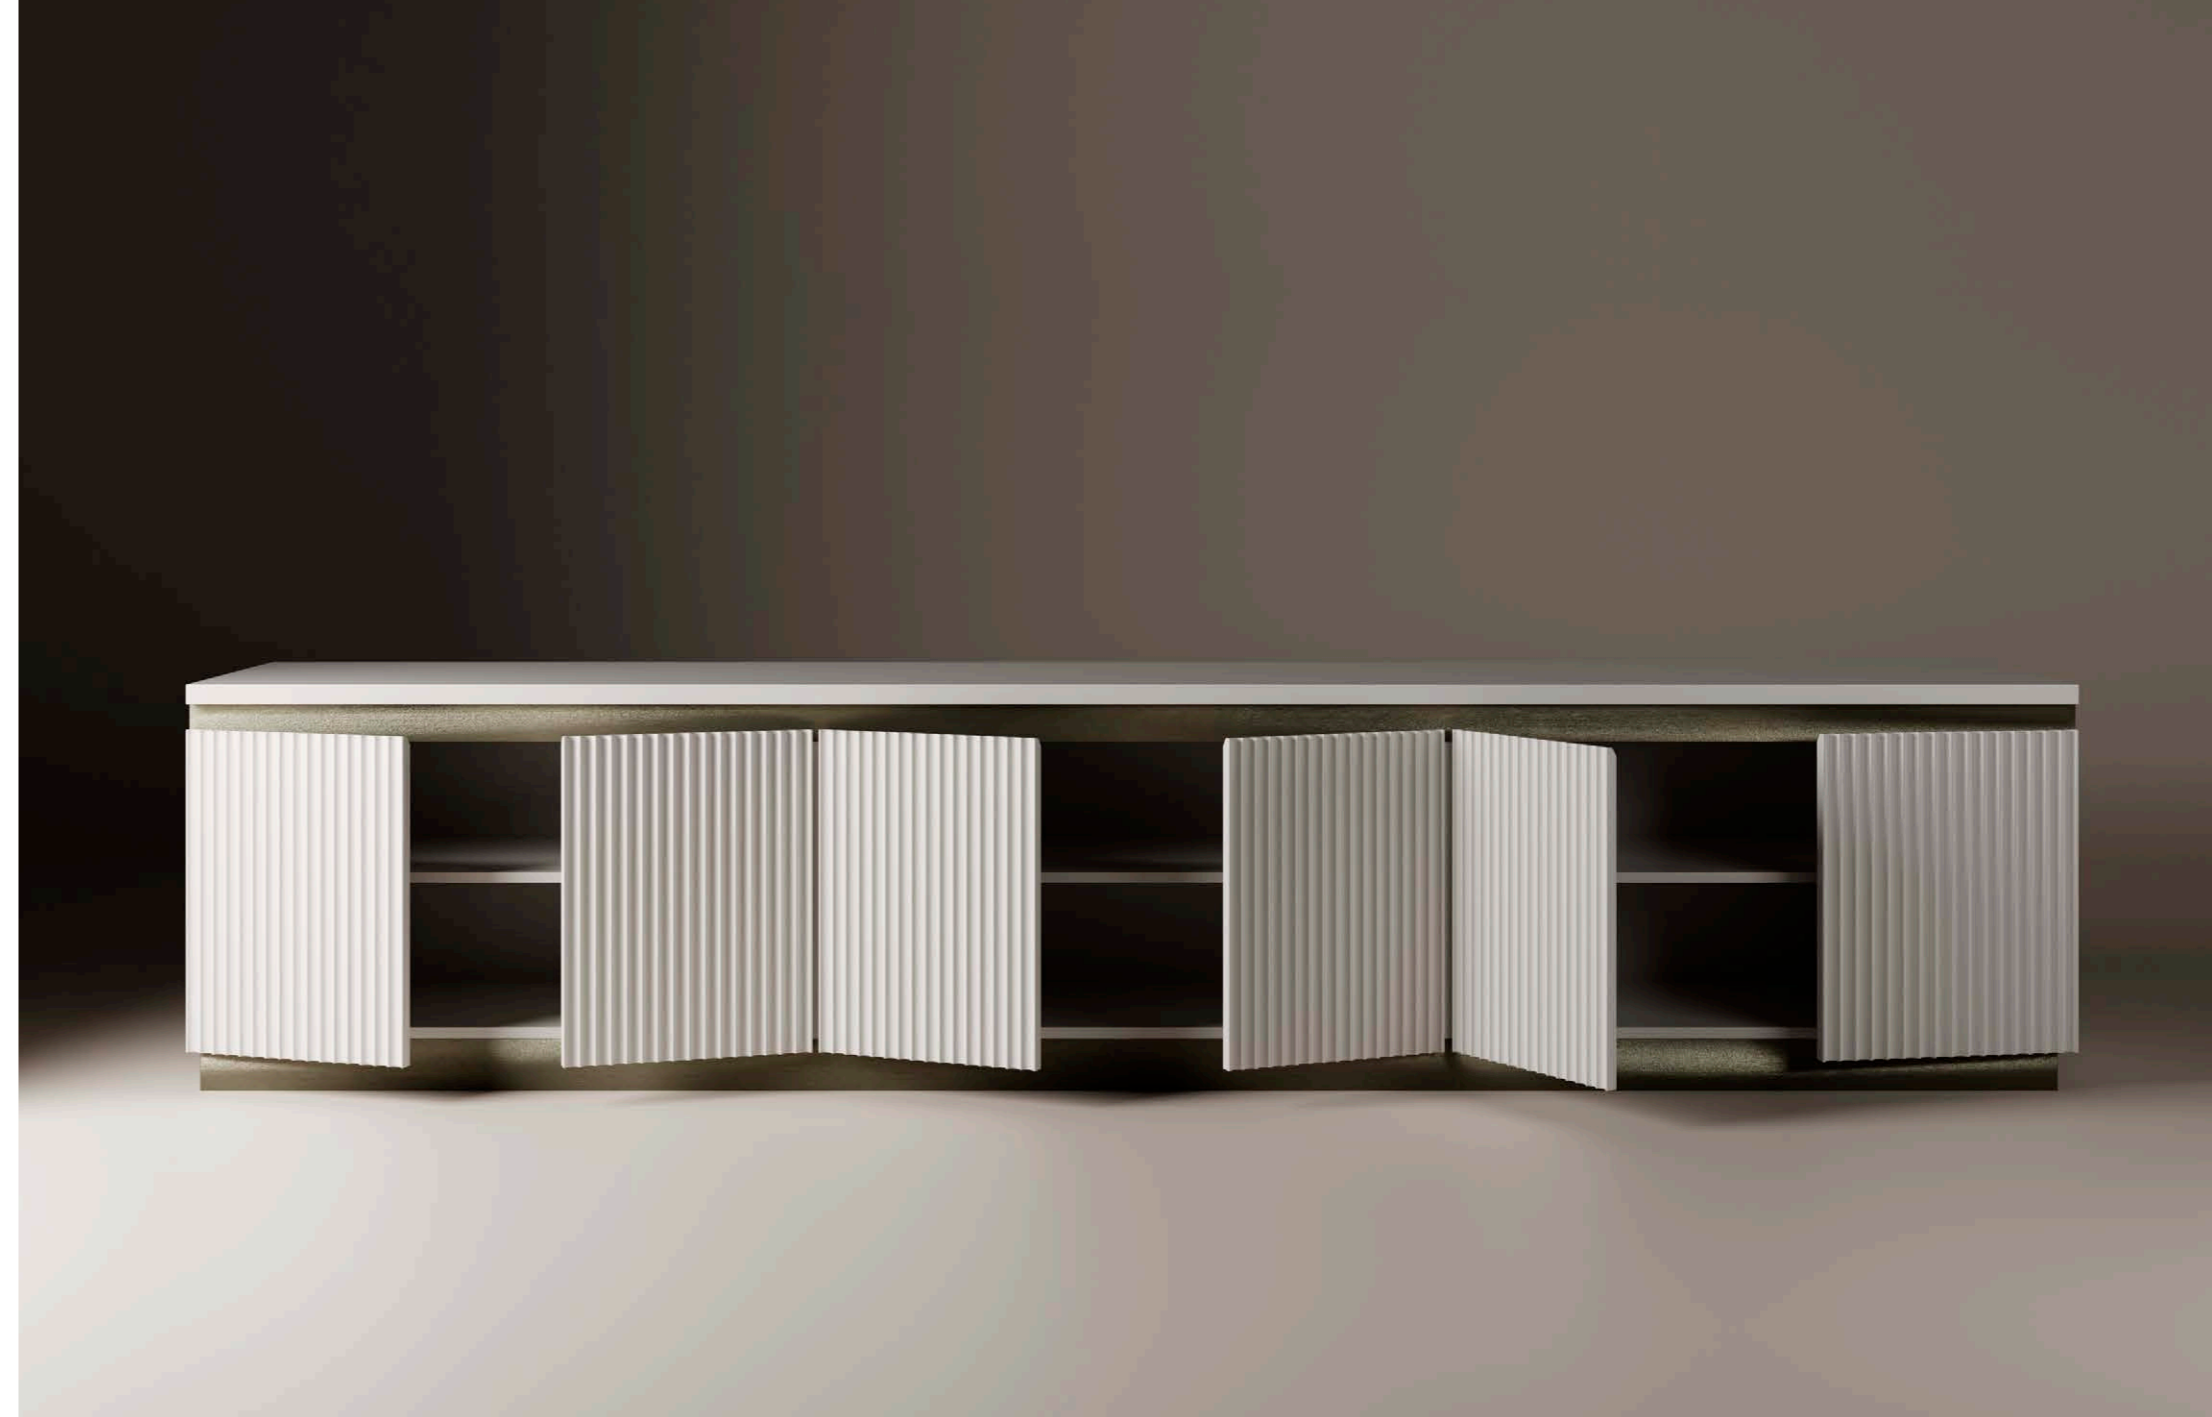

MERCURY

COLLECTION

by Jacobo Ventura

S-5120/01 Mueble TV MERCURY (6 puertas) | MERCURY TV cabinet (6 doors) | 283 x 50 x 58H